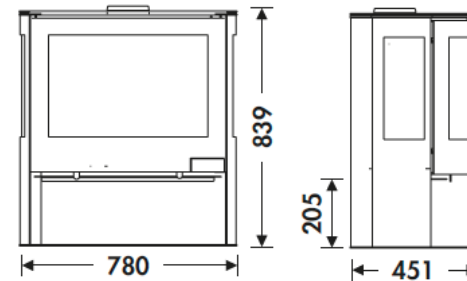

IRIS

PANADERO

MEASURES

DIMENSIONS H x W x D	839x780x451 mm
GROSS/NET WEIGHT	120/110 kg
FIREWOOD ENTRANCE	390x570 mm
SMOKE FLUE	Ø 150-153 mm Top

CHARACTERISTICS

CAST IRON GRILL	
THREE-SIDED VISION	
STEEL BODY SHEET	5 mm
NOMINAL HEAT OUTPUT	8,3 KW
EFFICIENCY	80,7 %
CO EMISSIONS	0,12 %
HEAT RESISTANT PAINT	800°C
CERAMIC GLASS HEAT RESISTANCE	750°C

DOBLE COMBUSTION

WOOD LOGS 60 CM

WOOD LOG STORAGE

DOUBLE LOCK

IRIS EN