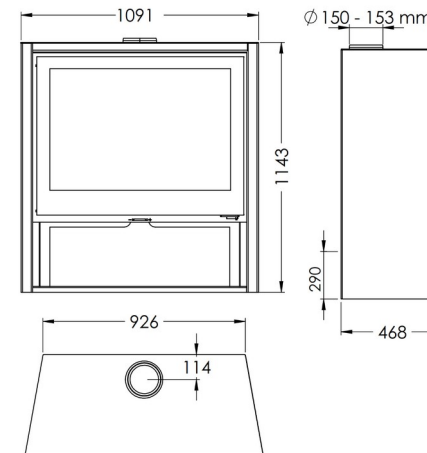

## MEASURES

DIMENSIONS H x W x D	1143x1091x468 mm
GROSS/NET WEIGHT	261/246 kg
FIREWOOD ENTRANCE	870x560 mm
SMOKE FLUE	Ø 150-153 mm Top

## CHARACTERISTICS

CAST IRON GRILL	
NOMINAL HEAT OUTPUT	12,6 KW
EFFICIENCY	75 %
CO EMISSIONS	0,12 %
HEAT RESISTANT PAINT	800°C
CERAMIC GLASS HEAT RESISTANCE	750°C

EAN 8426964480252  
REF. PANADERO 48025

### ECODESIGN

**EXTERNAL AIR INTAKE**

**HEATING VOLUME**

**VERMICULITE LINING**

**CLEAN GLASS SYSTEM**

**TRIPLE COMBUSTION**

**WOOD LOGS 80 CM**

**WOOD LOG STORAGE**

**PRINTED GLASS**

**DOUBLE STEEL BODY SHEET 5 + 3 MM**

GRAND ALLEGRO EN