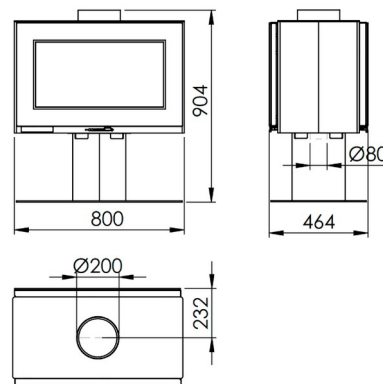

ÉTOILE

PANADERO

MEASURES

DIMENSIONS H x W x D	904x800x464 mm
GROSS/NET WEIGHT	174/164 kg
FIREWOOD ENTRANCE	670x320 mm
SMOKE FLUE	Ø 200 mm Top

CHARACTERISTICS

CAST IRON GRILL	
STEEL BODY SHEET 5+3 mm	
NOMINAL HEAT OUTPUT	9,7 KW
EFFICIENCY	81 %
CO EMISSIONS	0,10 %
HEAT RESISTANT PAINT	800°C
CERAMIC GLASS HEAT RESISTANCE	750°C

EAN 8426964484205
REF. PANADERO 48420

PRODUCT PLUS

ECODESIGN

EXTERNAL AIR INTAKE

VERMICULITE LINING

PRINTED GLASS

WOOD LOGS 80 CM

HEATING VOLUME

DOUBLE COMBUSTION

CLEAN GLASS SYSTEM

DOUBLE DOOR LOCK

ÉTOILE EN