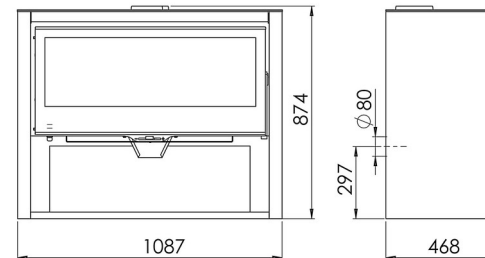

ALLEGRO

PANADERO

MEASURES

DIMENSIONS H x W x D	874x1087x468 mm
GROSS/NET WEIGHT	207/192 kg
FIREWOOD ENTRANCE	870x300 mm
SMOKE FLUE	Ø 150-153 mm Top

CHARACTERISTICS

CAST IRON GRILL	
NOMINAL HEAT OUTPUT	8 kW
EFFICIENCY	80,7 %
CO EMISSIONS	0,12 %
HEAT RESISTANT PAINT	800°C
CERAMIC GLASS HEAT RESISTANCE	750°C

WOOD LOGS 80 CM

WOOD LOG STORAGE

PRINTED GLASS

DOUBLE STEEL BODY SHEET 5 + 3 MM

ALLEGRO EN