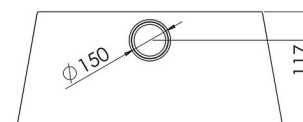

ALLEGRO

PANADERO

MEASURES

DIMENSIONS H x W x D	874x1087x468 mm
GROSS/NET WEIGHT	207/192 kg
FIREWOOD ENTRANCE	870x300 mm
SMOKE FLUE	Ø 150-153 mm Top

CHARACTERISTICS

CAST IRON GRILL	
NOMINAL HEAT OUTPUT	8 kW
EFFICIENCY	80,7 %
CO EMISSIONS	0,12 %
HEAT RESISTANT PAINT	800°C
CERAMIC GLASS HEAT RESISTANCE	750°C

WOOD LOGS 80 CM

WOOD LOG STORAGE

PRINTED GLASS

DOUBLE STEEL BODY SHEET 5 + 3 MM

ALLEGRO EN