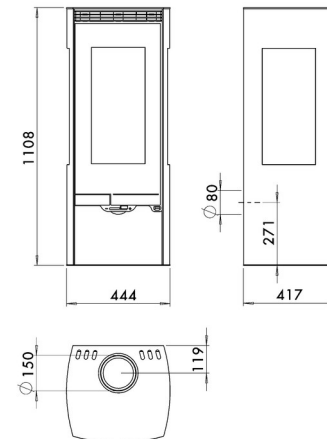

ALBA

PANADERO

MEASURES

DIMENSIONS H x W x D	1108x444x417 mm
GROSS/NET WEIGHT	119/104 kg
FIREWOOD ENTRANCE	230x500 mm
SMOKE FLUE	Ø 150-153 mm Top

CHARACTERISTICS

CAST IRON GRILL	
THREE-SIDED VISION	
NOMINAL HEAT OUTPUT	8 KW
EFFICIENCY	80,5 %
CO EMISSIONS	0,10 %
HEAT RESISTANT PAINT	800°C
CERAMIC GLASS HEAT RESISTANCE	750°C

EAN 8426964480504
REF. PANADERO 48050

PLUS PRODUCTO

ECODESIGN

TOMA DE AIRE EXTERIOR

240 m³ HEATING VOLUME

VERMICULITE LINING

CLEAN GLASS SYSTEM

TRIPLE COMBUSTION

WOOD LOGS 50 CM

WOOD LOG STORAGE

DOUBLE LOCK

ALBA EN