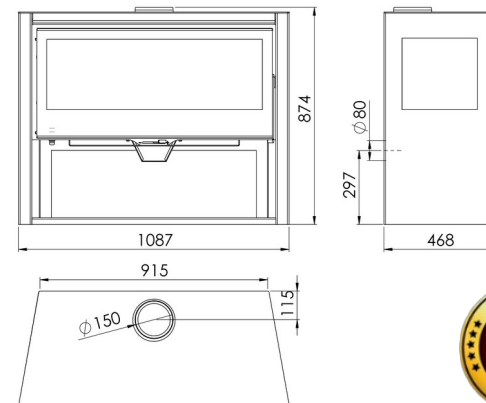

### ECODESIGN

**EXTERNAL AIR INTAKE**

**DOUBLE STEEL BODY SHEET 5 + 3 MM**

**HEATING VOLUME**

**VERMICULITE LINING**

**PRINTED GLASS**

**WOOD LOGS 80 CM**

**WOOD LOG STORAGE**

## MEASURES

DIMENSIONS H x W x D **874x1087x468 mm**

GROSS/NET WEIGHT **141/132 kg**

FIREWOOD ENTRANCE **870x300 mm**

SMOKE FLUE **Ø 150-153 mm Top**

## CHARACTERISTICS

CAST IRON GRILL

NOMINAL HEAT OUTPUT **8,1 KW**

EFFICIENCY **77 %**

CO EMISSIONS **0,10 %**

HEAT RESISTANT PAINT **800°C**

CERAMIC GLASS HEAT RESISTANCE **750°C**

EAN 8426964480276  
REF. PANADERO 48027