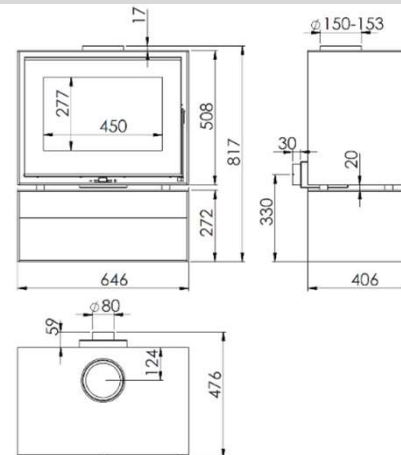

WENGUE STORE EcoDesign

KUNST

MEASURES

DIMENSIONS H x W x D	817x646x476 mm
GROSS WEIGHT	146 kg
FIREWOOD ENTRANCE	450x277 mm
SMOKE FLUE	Ø 150-153 mm Top

Minimum distance to combustible materials:

Side **30 cm** - Rear wall **10 cm** - Front **100 cm**

CHARACTERISTICS

CAST IRON GRILL	
NOMINAL HEAT OUTPUT	6,7 KW
EFFICIENCY	80,7 %
CO EMISSIONS	0,10 %
HEAT RESISTANT PAINT	800°C
CERAMIC GLASS HEAT RESISTANCE	750°C

EAN 8426964230314
REF. KUNST 23031

ECODESIGN

EXTERNAL AIR INTAKE

DOUBLE STEEL BODY SHEET
6 + 3 MM

VERMICULITE LINING

PRINTED GLASS

WOOD LOGS UP TO
50 CM

210
m³ **HEATING VOLUME**

CLEAN GLASS SYSTEM

TRIPLE COMBUSTIÓN